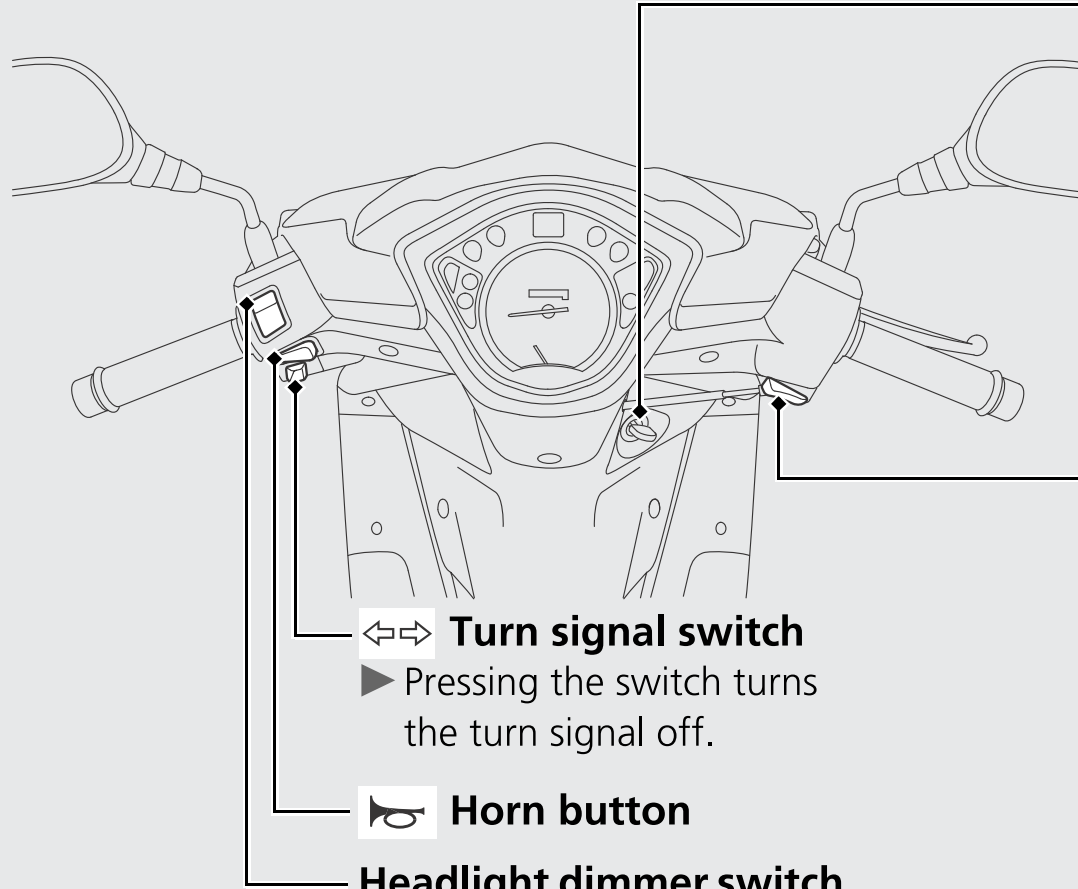

Switches

 **Turn signal switch**

▶ Pressing the switch turns the turn signal off.

 **Horn button**

Headlight dimmer switch

-  : High beam
-  : Low beam

Start button

Headlight turns off when operating the starter motor.