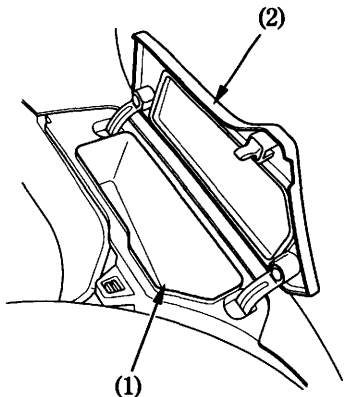

## **RIGHT POCKET**

### **CB1300S/SA**

There is right pocket (1) below the right side of the handlebar.

The maximum allowable load in the right pocket shall be no more than:

0.5 kg (1.0 lbs)

Do not open the right pocket while riding the motorcycle.

To open the right pocket pull the right pocket cover (2).

Make sure the right pocket cover is closed before riding.

When washing your motorcycle be careful not to flood this area with water.

Do not store valuables or fragile articles in the right pocket.