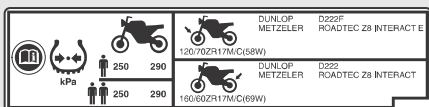

Image Labels

Motorcycle Safety

TYRE INFORMATION LABEL

Cold tyre pressure:

[Driver only]

Front **250 kPa (2.50 kgf/cm², 36 psi)**

Rear **290 kPa (2.90 kgf/cm², 42 psi)**

[Driver and passenger]

Front **250 kPa (2.50 kgf/cm², 36 psi)**

Rear **290 kPa (2.90 kgf/cm², 42 psi)**

Tyre size:

Front **120/70ZR17M/C (58W)**

Rear **160/60ZR17M/C (69W)**

Tyre brand: DUNLOP METZELER

Front **D222F ROADTEC Z8 INTERACT E**

Rear **D222 ROADTEC Z8 INTERACT**

continued 9