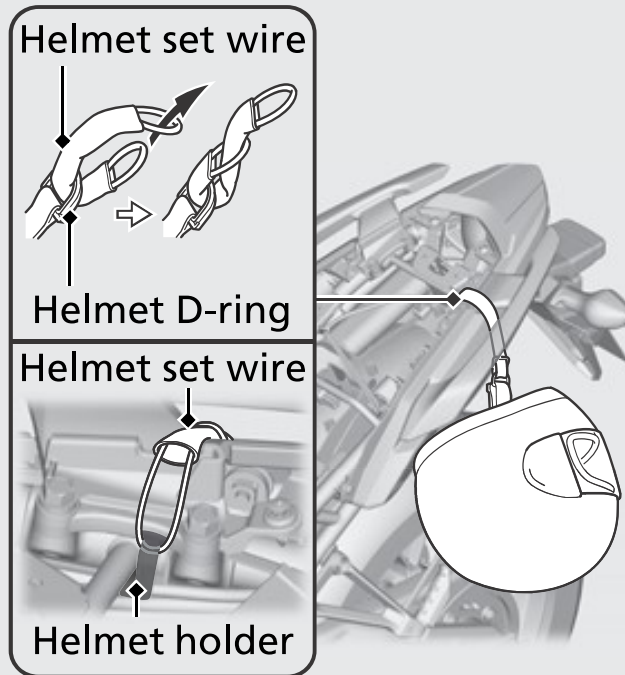

## Helmet holder

The helmet holder is located under the seat.  
A helmet set wire is in the tool kit.

► Use the helmet holder only when parked.

Removing the Seat. ➡ P.56

## ⚠ WARNING

Riding with a helmet attached to the holder can interfere with the rear wheel or suspension and could cause a crash in which you can be seriously hurt or killed.

Use the helmet holder only while parked. Do not ride with a helmet secured by the holder.