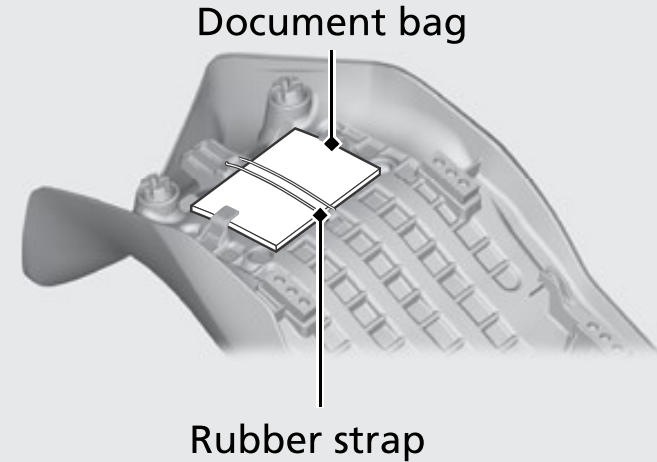

Tool kit / U-shaped lock

The tool kit is located under the seat.
There is also space to store a U-shaped lock.

- ▶ The U-shaped lock is held in place under the seat.
- ▶ Some U-shaped locks may not fit in the compartment due to their size or design.

Document bag

The document bag is located underside of the seat.

Removing the Seat. ➔ P.56