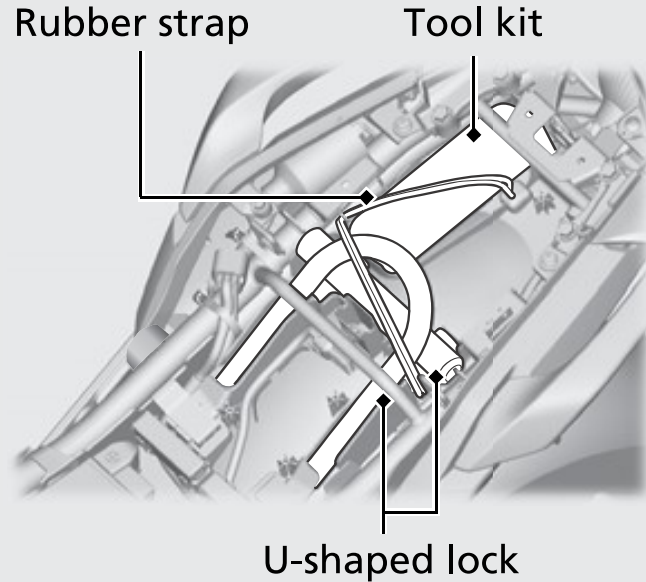

Tool kit / U-shaped lock

The tool kit is located under the seat.
There is also space to store a U-shaped lock.

- ▶ The U-shaped lock is held in place under the seat.
- ▶ Some U-shaped locks may not fit in the compartment due to their size or design.

Document bag

The document bag is located underside of the seat.

Removing the Seat. ➔ P.56