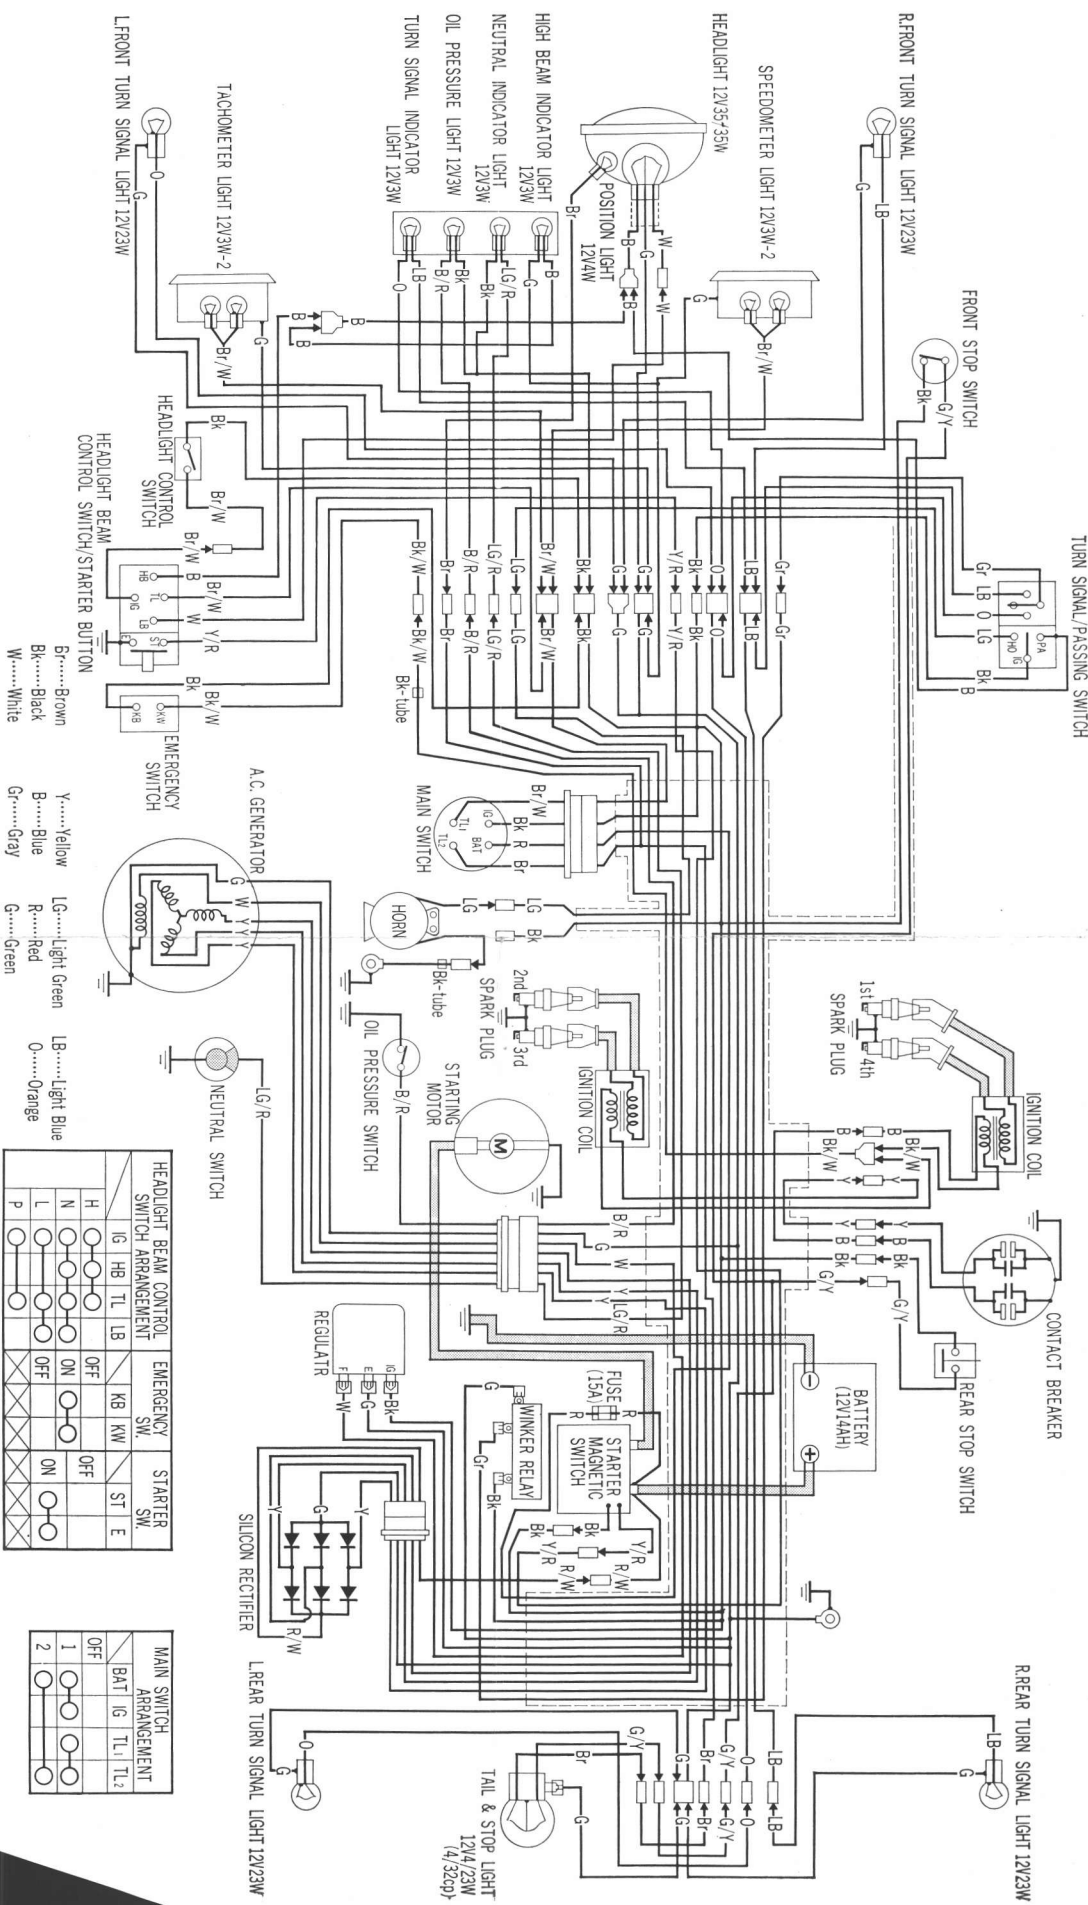

# CB 750 WIRING DIAGRAM (E Type)

- Bk.....Brown
- Br.....Black
- W.....White
- Y.....Yellow
- B.....Blue
- Gr.....Gray
- Lg.....Light Green
- R.....Red
- G.....Green
- Lb.....Light Blue
- O.....Orange

HEADLIGHT BEAM CONTROL SWITCH ARRANGEMENT		EMERGENCY SW.		STARTER SW.	
H	L	KB	KW	ST	E
IG	HB TL LB	OFF	OFF	ON	ON
ON	ON	OFF	OFF	ON	ON
OFF	OFF	ON	ON	OFF	OFF
OFF	OFF	OFF	OFF	OFF	OFF

MAIN SWITCH ARRANGEMENT	
BAT	IG TL1 TL2
OFF	OFF
ON	ON
ON	ON