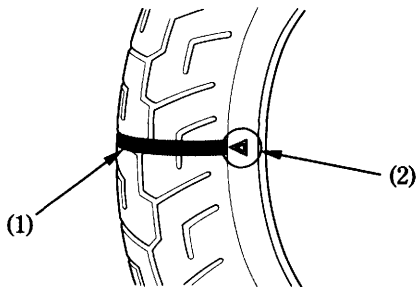

Tread Wear

Replace tyres before tread depth at the center of the tyre reaches the following limit:

Minimum tread depth	
Front:	1.5 mm (0.06 in)
Rear:	2.0 mm (0.08 in)

< For Germany >

German law prohibits use of tyres whose tread depth is less than 1.6 mm.

- (1) Wear indicator
- (2) Wear indicator location mark