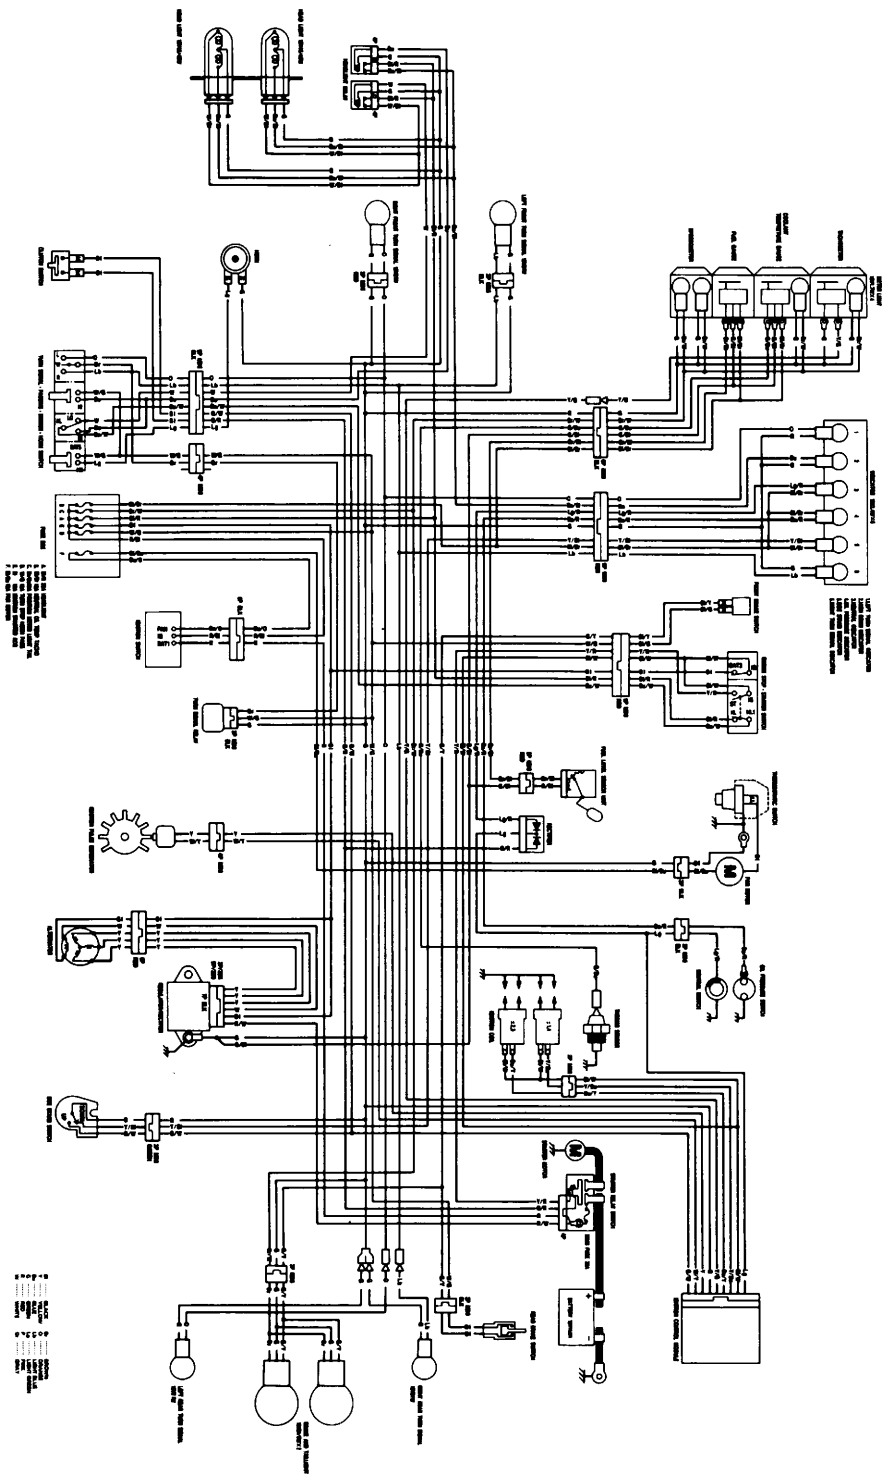

CBR1000F (U)

Legend for wire colors and terminal numbers:

W	Wh	Bl	Gr	Br	Y	Or	Grn	Blk
1	2	3	4	5	6	7	8	9

0030Z-M7Z-9600