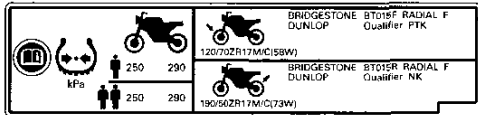

REAR CUSHION LABEL

GAS FILLED
Do not open.
Do not heat.

TYRE INFORMATION LABEL

Cold tyre pressure:

[Driver and passenger]

Front 250 kPa (2.50 kgf/cm² , 36 psi)

Rear 290 kPa (2.90 kgf/cm² , 42 psi)

[Driver only]

Front 250 kPa (2.50 kgf/cm² , 36 psi)

Rear 290 kPa (2.90 kgf/cm² , 42 psi)

Tyre size:

Front 120/70ZR17M/C(58W)

Rear 190/50ZR17M/C(73W)

Tyre brand: BRIDGESTONE DUNLOP

Front BT015F RADIAL F Qualifier PTK

Rear BT015R RADIAL F Qualifier NK