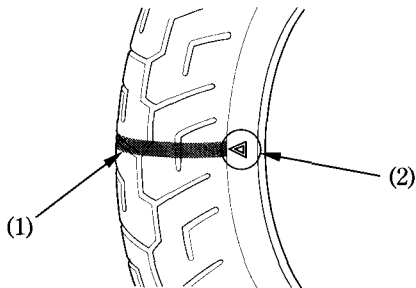

Tread Wear

Replace tyres before tread depth at the center of the tyre reaches the following limit:

Minimum tread depth	
Front:	1.5 mm (0.06 in)
Rear:	2.0 mm (0.08 in)

< For Germany >

German law prohibits use of tyres whose tread depth is less than 1.6 mm.

- (1) Wear indicator
- (2) Wear indicator location mark