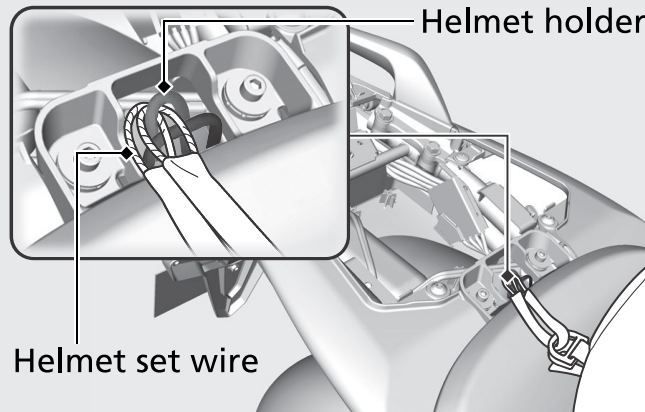

# Storage Equipment

The Helmet holder and helmet set wire (in the tool kit) are located under the rear seat.

▶ Use the helmet holder only when parked.

▶ **Removing the Rear Seat** ➔ P.56

## **! WARNING**

Riding with a helmet attached to the holder can interfere with your ability to safely operate the motorcycle and could lead to a crash in which you can be seriously hurt or killed.

Use the helmet holder only while parked. Do not ride with a helmet secured by the holder.