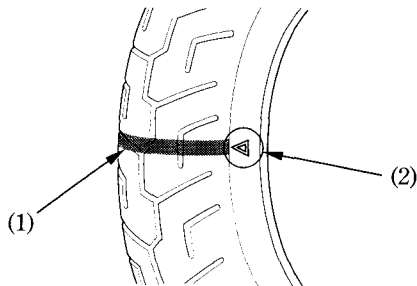

## Tread Wear

Replace tyres before tread depth at the center of the tyre reaches the following limit:

Minimum tread depth	
Front:	1.5 mm (0.06 in)
Rear:	2.0 mm (0.08 in)

<For Germany>

German law prohibits use of tyres whose tread depth is less than 1.6 mm.

- (1) Wear indicator
- (2) Wear indicator location mark