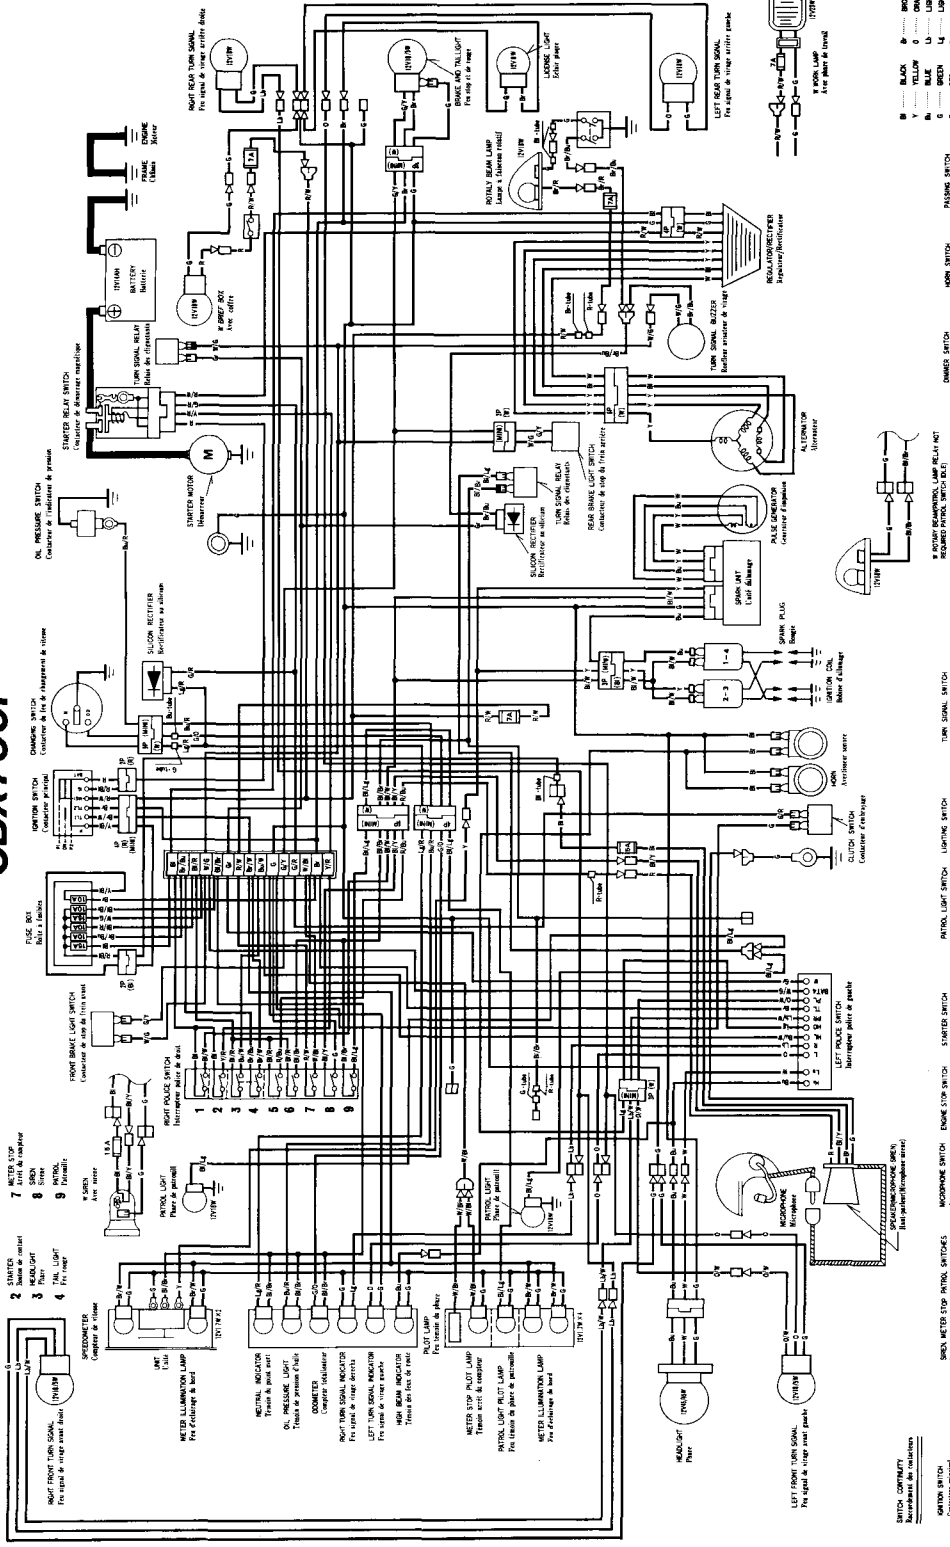

CBX750P

- BLACK
- BROWN
- YELLOW
- RED
- ORANGE
- GREEN
- PINK
- WHITE
- GRAY
- Blue
- Dark Blue
- Light Blue
- Light Green
- Light Pink
- Light Gray