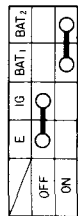

IGNITION SWITCH