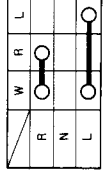

CT110

- BlBlack
- YYellow
- BuBlue
- GGreen
- RRed
- WWhite
- BrBrown
- OOrange
- LbLight Blue
- LgLight Green
- PPink
- GrGrey

0030 Z-459-9200 (UB) -
9100 (UY)

SWITCH CONTINUITY

TURN SIGNAL, DIMMER, HORN SWITCH

IGNITION SWITCH

LIGHTING SWITCH

ENGINE STOP SWITCH