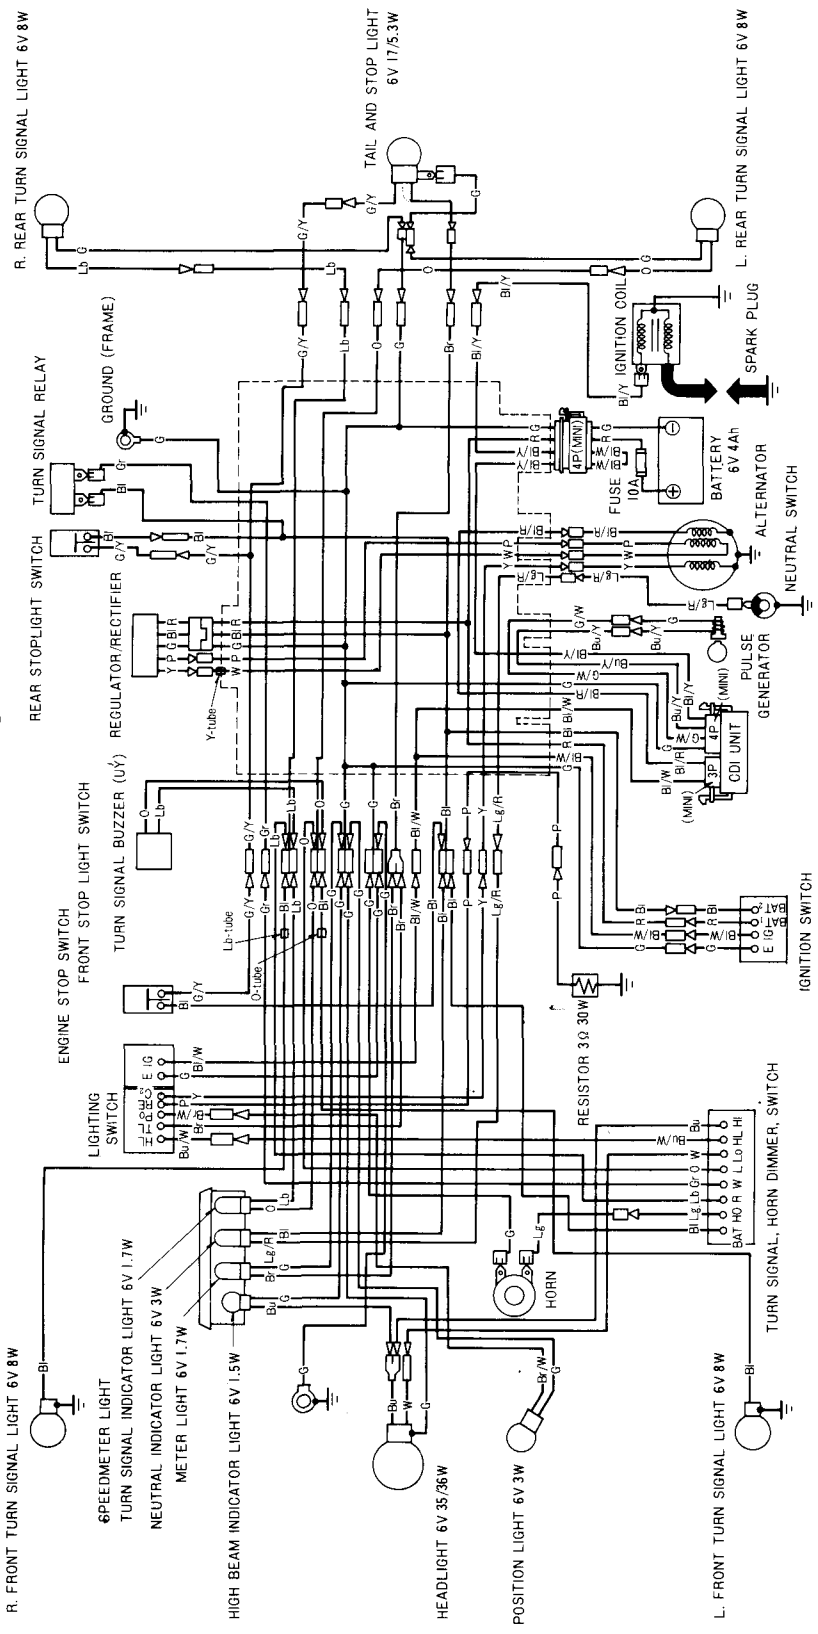

CT110

- BlBlack
- YYellow
- BuBlue
- GGreen
- RRed
- WWhite
- BrBrown
- OOrange
- LbLight Blue
- LgLight Green
- PPink
- GrGrey

0030 Z-459-9200 (UB) -
9100 (UY)

SWITCH CONTINUITY

TURN SIGNAL, DIMMER, HORN SWITCH

IGNITION SWITCH

LIGHTING SWITCH

ENGINE STOP SWITCH