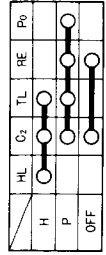

CT110

- BlBlack
- YYellow
- BuBlue
- GGreen
- RRed
- WWhite
- BrBrown
- OOrange
- LbLight Blue
- LgLight Green
- PPink
- GrGrey

0030 Z-459-9200 (UB) -
9100 (UY)

SWITCH CONTINUITY

TURN SIGNAL, DIMMER, HORN SWITCH

IGNITION SWITCH

LIGHTING SWITCH

ENGINE STOP SWITCH