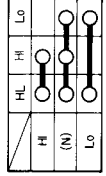

CT110

- BlBlack
- YYellow
- BuBlue
- GGreen
- RRed
- WWhite
- BrBrown
- OOrange
- LbLight Blue
- LgLight Green
- PPink
- GrGrey

0030 Z-459-9200 (UB) -
9100 (UY)

SWITCH CONTINUITY

TURN SIGNAL, DIMMER, HORN SWITCH