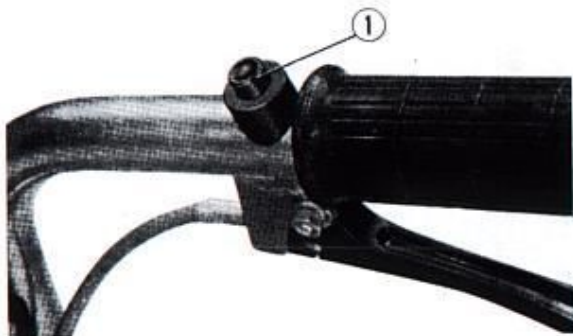

● HORN BUTTON

This is a push button switch ① located on the right handle grip. When the horn button switch is depressed the horn will operate.

① Horn button