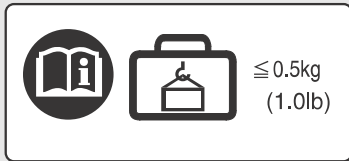

SAFETY REMINDER LABEL

For your protection, always wear helmet, protective apparel.

FUEL LABEL

Unleaded petrol only

DRIVE CHAIN LABEL

Keep chain adjusted and lubricated.

25 to 35 mm (1.0 to 1.4 in) Freeplay

CARGO LIMIT LABEL