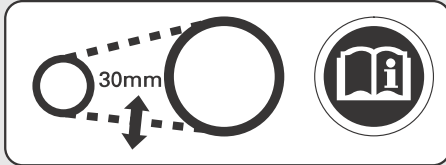

SAFETY REMINDER LABEL

For your protection, always wear helmet, protective apparel.

FUEL LABEL

Unleaded petrol only

DRIVE CHAIN LABEL

Keep chain adjusted and lubricated.

25 to 35 mm (1.0 to 1.4 in) Freeplay

CARGO LIMIT LABEL

Do not exceed **0.5 kg (1.0 lb)**