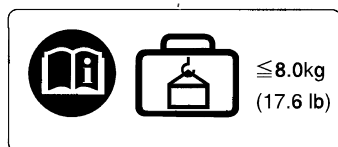

TYRE INFORMATION LABEL

 kPa	 250 280	 BRIDGESTONE G709 RADIAL
	 250 280	 130/70R18M/C 63H
 250 280	 180/60R16M/C 74H	 BRIDGESTONE G704 RADIAL

CARGO LIMIT LABEL

CARGO LIMIT LABEL