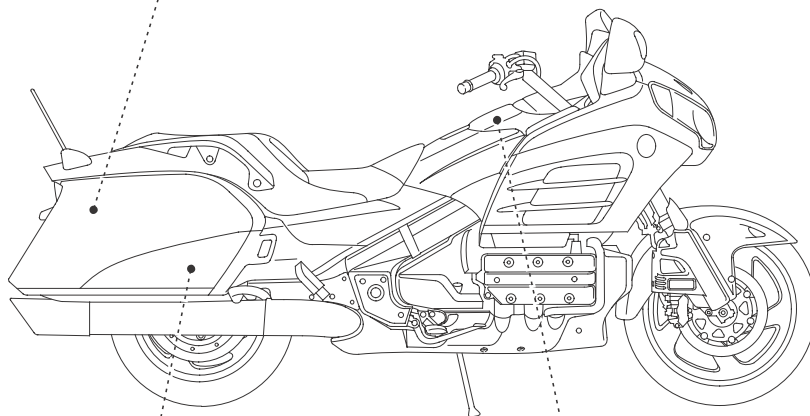

TYRE INFORMATION LABEL

 kPa	 250 280	 BRIDGESTONE G709 RADIAL
	 250 280	 130/70R18M/C 63H
 250 280	 180/60R16M/C 74H	 BRIDGESTONE G704 RADIAL

CARGO LIMIT LABEL

CARGO LIMIT LABEL