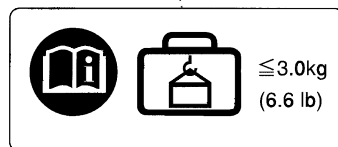

TYRE INFORMATION LABEL

 kPa	 250 280	 BRIDGESTONE G709 RADIAL
	 250 280	 130/70R18M/C 63H
 250 280	 180/60R16M/C 74H	 BRIDGESTONE G704 RADIAL

CARGO LIMIT LABEL

CARGO LIMIT LABEL