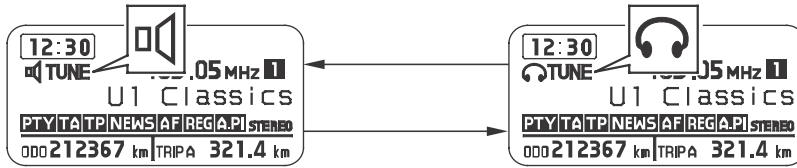

Switch Output

When the audio system is turned on, you can switch its output between Speaker and Headset. (Headset is optional equipment.)

- Pushing the AUDIO button switches the output.

(E, F, ED type)

(KO, U, SI type)