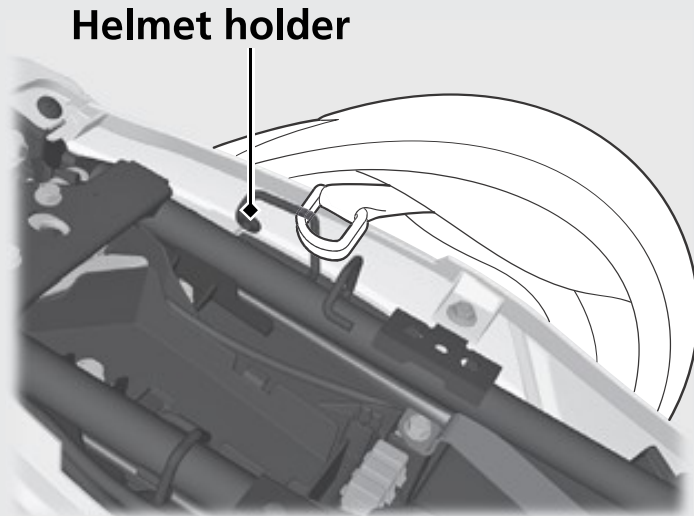

# Storage Equipment

The Helmet holder and tool kit are located under the seat. Document bag is located underside of the seat.

► Use the helmet holder only when parked.

► **Removing the Seat** ➔ P. 49

Tool kit