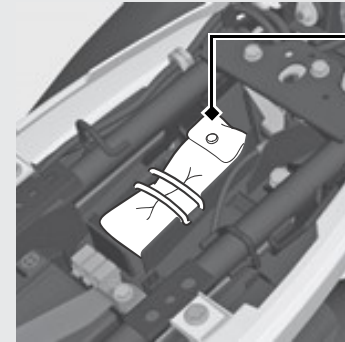

# Storage Equipment

The Helmet holder and tool kit are located under the seat. Document bag is located underside of the seat.

► Use the helmet holder only when parked.

► **Removing the Seat** ➔ P. 49

Tool kit