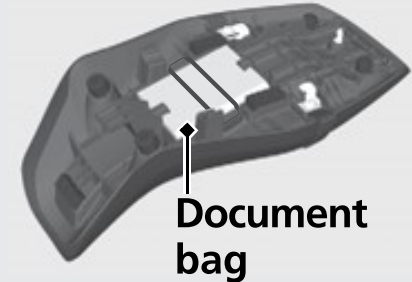

# Storage Equipment

The Helmet holder and tool kit are located under the seat. Document bag is located underside of the seat.

► Use the helmet holder only when parked.

► **Removing the Seat** ➔ P. 49

Tool kit

## ⚠ WARNING

Riding with a helmet attached to the holder can interfere with the rear wheel or suspension and could cause a crash in which you can be seriously hurt or killed.

Use the helmet holder only while parked. Do not ride with a helmet secured by the holder.