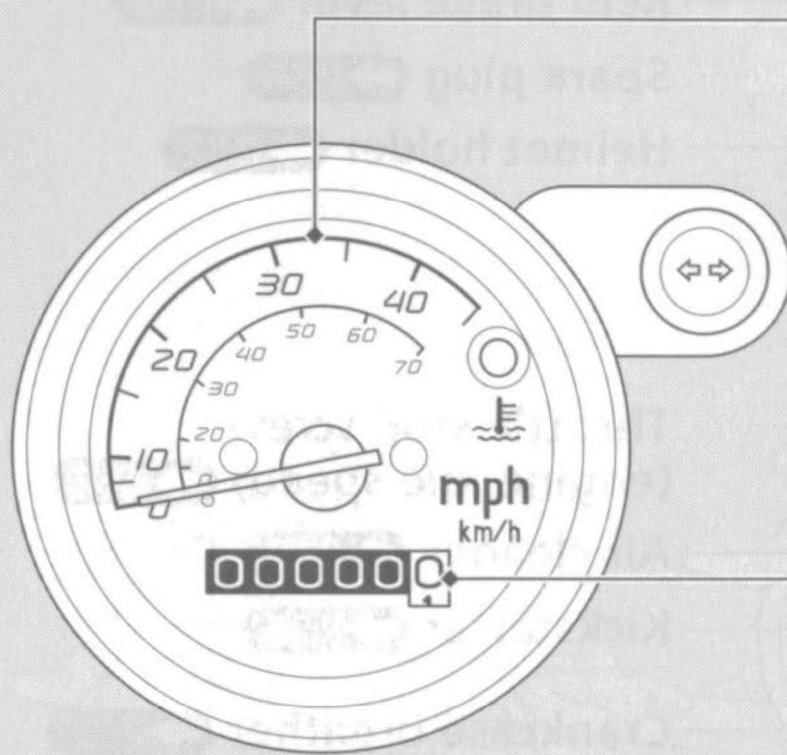

## Speedometer

Shows riding speed in miles (USA) or kilometers (Canada) per hour.

## Odometer

Shows the total miles (USA) or kilometers (Canada) ridden.