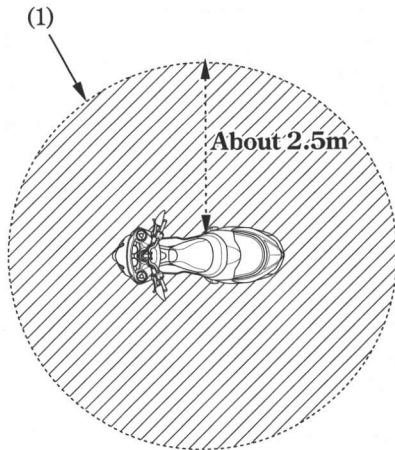

Operating shutoff range when locked:

The system shutoff and locked when you are outside of a 2.5 m radius from the center of the wheelbase.

The card key system uses low-intensity radio waves, so the operating range can be wider or narrower according to the circumstances.

If the battery is low (or dead) or there are strong radio waves or noise, the operating range will be restricted or the system may not be activated.

(1) Operating shutoff range when locked