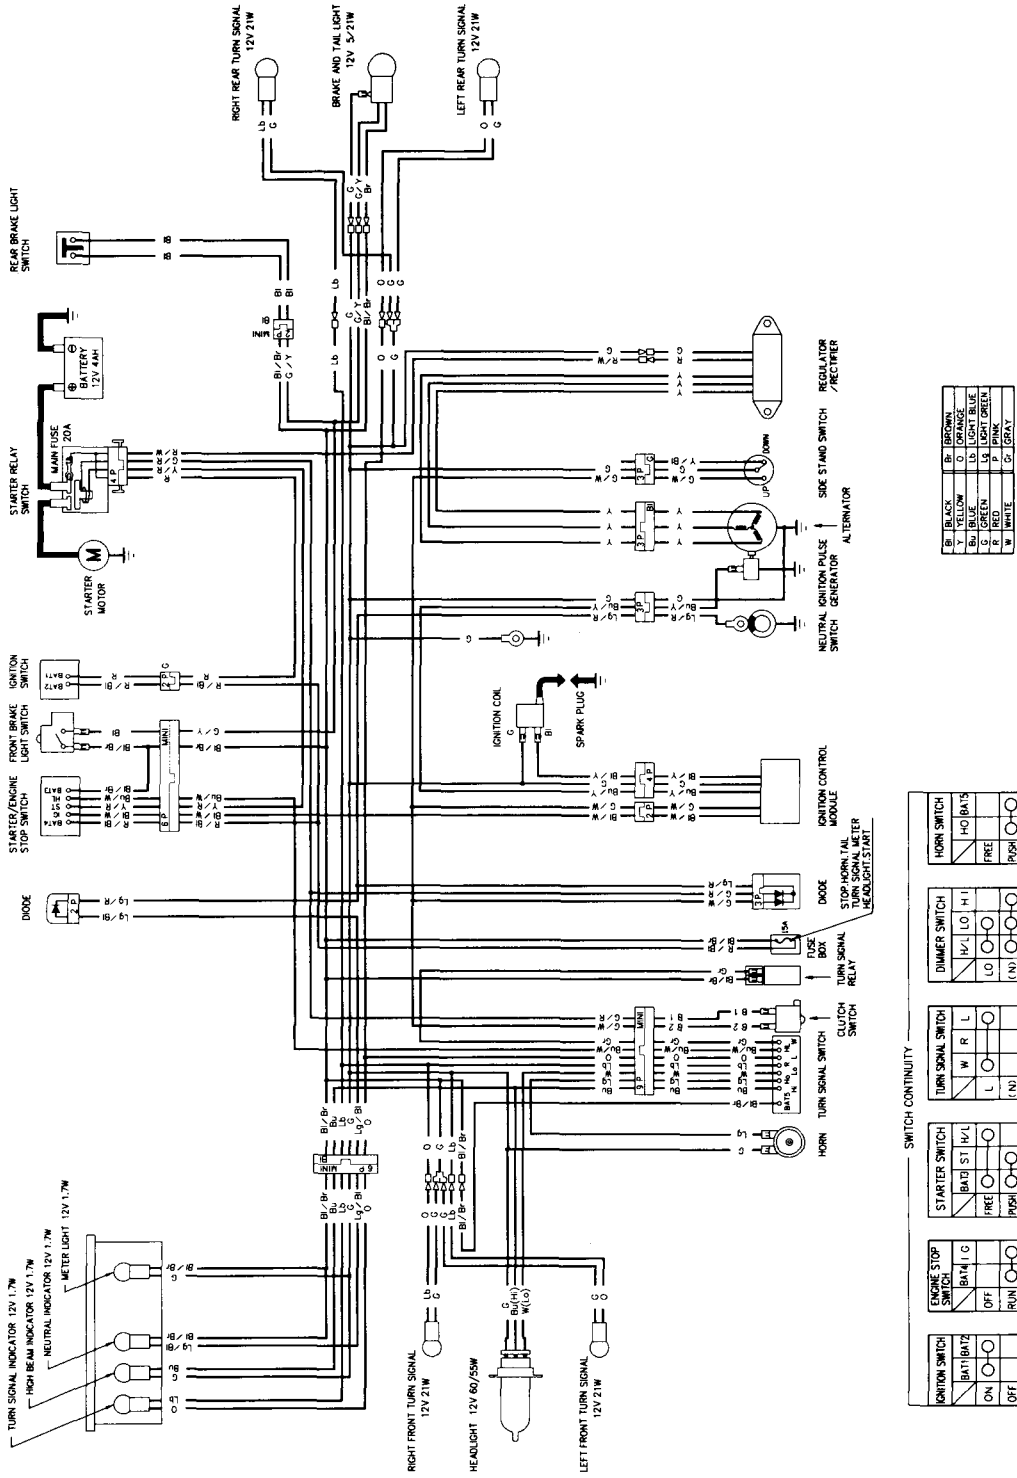

SL230

SWITCH CONTINUITY

IGNITION SWITCH	BATT/IG	ON	OFF	LOCK
ENGINE STOP SWITCH	BATT/IG	OFF	RUN	
STARTER SWITCH	BK/ST	IV/L	FREE	PUSH
TURN SIGNAL SWITCH	W	R	L	(N)
TURN SIGNAL RELAY	LO	(N)	H I	
DIMMER SWITCH	IV/L	LO	H I	
STOP-HORN-TAIL TURN SIGNAL METER LIGHTS/START	FREE	(N)	PUSH	
HORN SWITCH	H/O	BATS	FREE	PUSH

S	BLACK	B	BROWN
Y	YELLOW	O	ORANGE
BL	BLUE	LS	LIGHT BLUE
G	GREEN	LG	LIGHT GREEN
W	WHITE	GR	GRAY