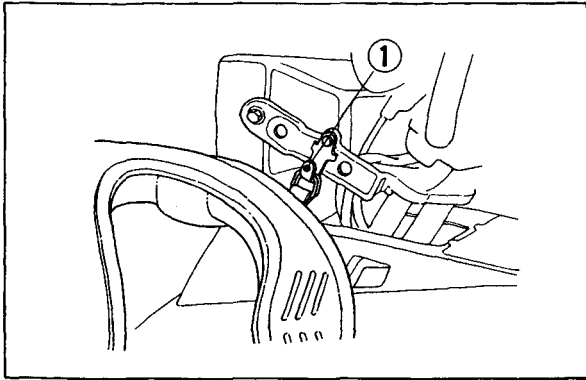

Helmet Holder

The helmet holder (1) is under the left headlight stay.
Hang your helmet on the hook at the hinge.

WARNING

- * *The helmet holder is designed for helmet security while parking. Do not operate the FOUR TRAX with a helmet attached to the holder.*

(1) Helmet holder