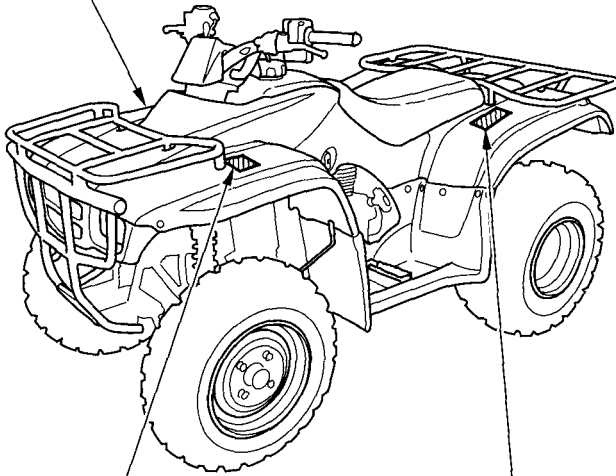

# Safety Labels

**⚠ WARNING**

**UNDER 16**

*Operating this ATV if you are under the age of 16 increases your chance of severe injury or death.*

**NEVER** operate this ATV if you are **under age 16**.

**⚠ WARNING**

Overloading this ATV or carrying cargo improperly can change handling, stability and braking performance and can lead to an accident.

Never exceed the maximum front cargo limit of: **33lbs (15kg)**.

Refer to instructions in the Owner's Manual.

**⚠ WARNING**

Improper tire pressure or overloading can cause loss of control. **Loss of control can result in severe injury or death.**

- Cold tire pressure:  
Front: 20±3kPa 0.20±0.03kg/cm<sup>2</sup> 2.9±0.4psi  
Rear: 20±3kPa 0.20±0.03kg/cm<sup>2</sup> 2.9±0.4psi
- Maximum weight capacity: 175kg (386lbs.)