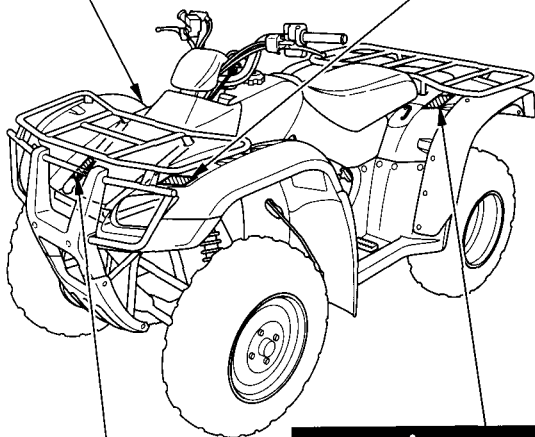

# Safety Labels

**⚠ WARNING**

**UNDER 16**

Operating this ATV if you are under the age of 16 increases your chance of severe injury or death.

**NEVER** operate this ATV if you are under age 16

**⚠ WARNING**

Overloading this ATV or carrying cargo improperly can change handling, stability and braking performance and can lead to an accident.

Never exceed the maximum front cargo limit of: **33lbs (15kg)**.

Refer to instructions in the Owner's Manual.

**⚠ WARNING**

Improper tire pressure or overloading can cause loss of control. Loss of control can result in severe injury or death.

- Cold tire pressure:  
Front: 20±3kPa 0.20±0.03kgf/cm<sup>2</sup> 2.9±0.4psi  
Rear: 20±3kPa 0.20±0.03kgf/cm<sup>2</sup> 2.9±0.4psi
- Maximum weight capacity: 175kg ( 386lbs. )