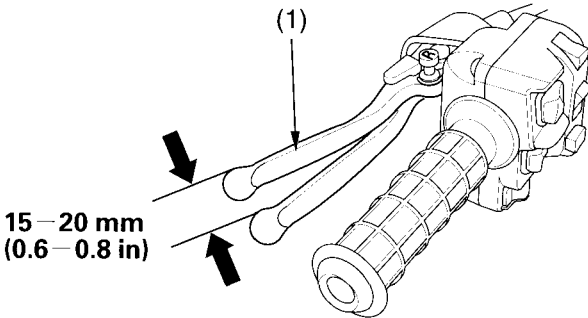

Rear Brake Lever Freeplay

LEFT HANDLEBAR

(1) rear brake lever/parking brake lever

Inspection

Measure the distance the rear brake lever/parking brake lever (1) moves before the brake starts to take hold. Freeplay, measurement at the tip of the end of the brake lever, should be:

15-20 mm (0.6-0.8 in)

If necessary, adjust to the specified range.