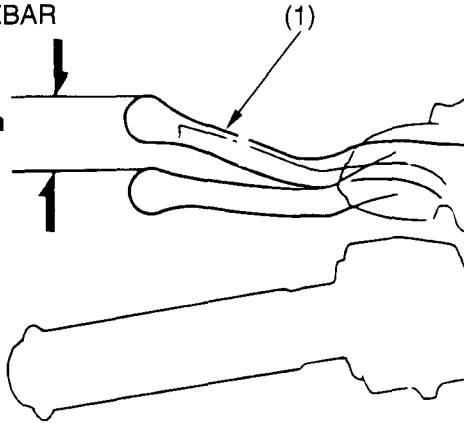

Rear Brake Lever Freeplay

LEFT HANDLEBAR

9/16 – 13/16 in
(15 – 20 mm)

(1) rear brake lever

Inspection

Measure the distance the rear brake lever (1) moves before the brake starts to take hold. Freeplay, measurement at the tip of the end of the brake lever, should be:

9/16 – 13/16 in (15 – 20 mm)

If necessary, adjust to the specified range.