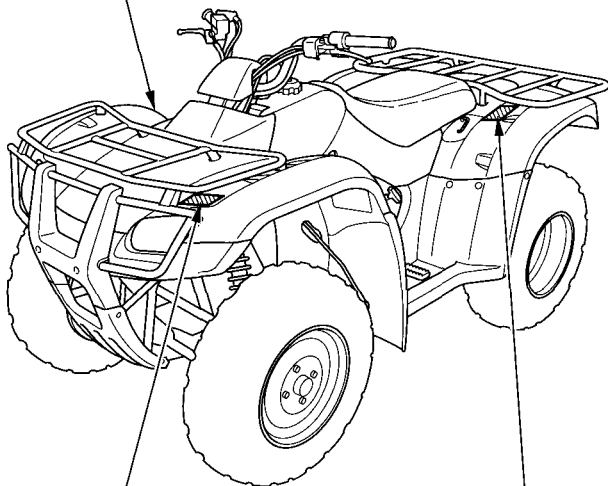

Safety Labels

WARNING

Operating this ATV if you are under the age of 16 increases your chance of severe injury or death.

NEVER operate this ATV if you are under age 16.

WARNING

Overloading this ATV or carrying cargo improperly can change handling, stability and braking performance and can lead to an accident.

Never exceed the maximum front cargo limit of: **33lbs (15kg)**.

Refer to instructions in the Owner's Manual.

WARNING

Improper tire pressure or overloading can cause loss of control. Loss of control can result in severe injury or death.

- Cold tire pressure;
Front: 20±3kPa 0.20±0.03kgf/cm² 2.9±0.4psi
Rear: 20±3kPa 0.20±0.03kgf/cm² 2.9±0.4psi
- Maximum weight capacity; 175kg (386lbs.)