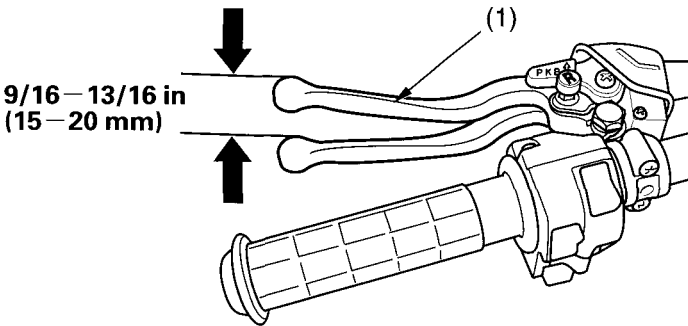

Rear Brake Lever Freeplay

LEFT HANDLEBAR

(1) rear brake lever

Inspection

Measure the distance the rear brake lever (1) moves before the brake starts to take hold. Freeplay, measurement at the tip of the end of the brake lever, should be:

9/16 – 13/16 in (15 – 20 mm)

If necessary, adjust to the specified range.