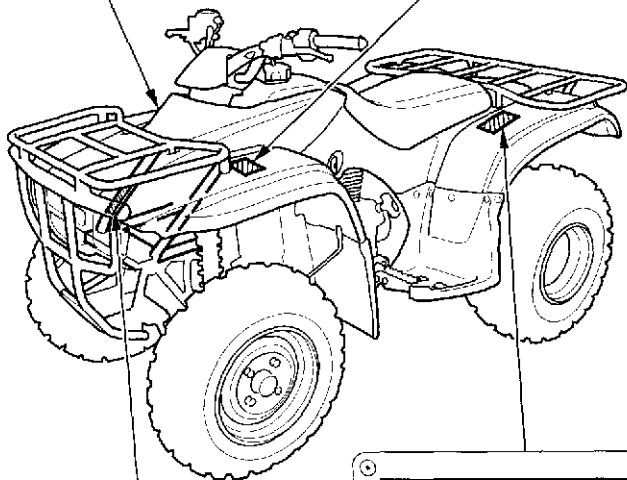

**WARNING**

Operating this ATV if you are under the age of 16 increases your chance of severe injury or death.

**NEVER** operate this ATV if you are under age 16.

**WARNING**

Overloading this ATV or carrying cargo improperly can change handling, stability and braking performance and can lead to an accident.

Never exceed the maximum front cargo limit of: 33lbs (15kg).

Refer to instructions in the Owner's Manual.

**WARNING**

Improper tire pressure or overloading can cause loss of control. Loss of control can result in severe injury or death.

• Cold tire pressure:

Front: 2.9±0.4psi 0.20±0.03kgf/cm<sup>2</sup>

Rear: 2.9±0.4psi 0.20±0.03kgf/cm<sup>2</sup>

• Maximum weight capacity: 366lbs.(175kg)

TRX250 1997

HONDA OF AMERICA MFG., INC.

24000 HONDA PARKWAY, MARYSVILLE, OHIO 43040 U.S.A.

Nominal power 11.0kw

Dry weight 183kg

MADE IN USA