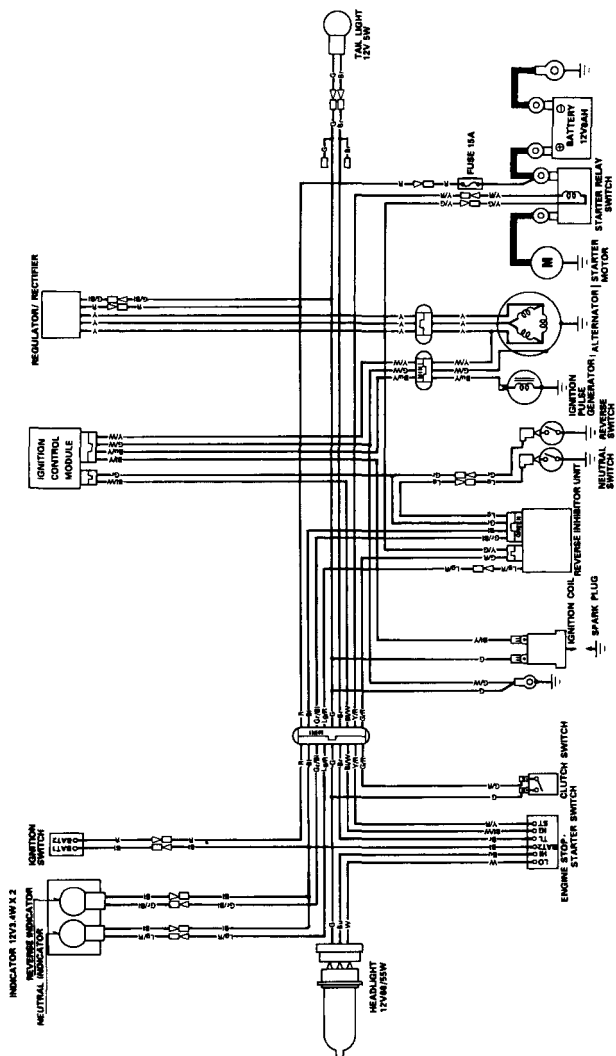

WIRING DIAGRAM

B	BLACK	B	BROWN
V	VIOLET	D	DIAMOND GREEN
Bl	BLUE	L	LIGHT BLUE
G	GREEN	SP	SPARK GREEN
R	RED	P	PINK
W	WHITE	Gr	GRAY

0030Z - HMs - 0000

STARTER SWITCH	STARTER BT		
	PRES	PUSH	ON
	COND	COND	IN
	COND	COND	IN

ENGINE STOP SWITCH	START	STOP	STOP
	OFF	OFF	OFF
	NUM	NUM	NUM
	OFF	OFF	OFF
	COND	COND	COND
	COND	COND	COND

IGNITION SWITCH	IGNITION	IGNITION	IGNITION	IGNITION	IGNITION	IGNITION	IGNITION
	OFF	ON	ON	ON	ON	ON	ON
	COND	COND	COND	COND	COND	COND	COND
	COND	COND	COND	COND	COND	COND	COND