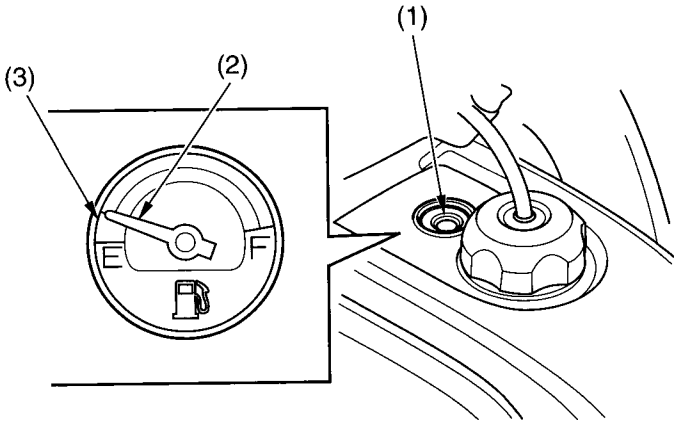

Indicators & Display

Fuel Gauge

The fuel gauge (1) shows the approximate fuel supply available. At F (Full), the fuel tank capacity including reserve is:

13.0 l (3.43 US gal , 2.86 Imp gal)

When the gauge needle (2) enters the red band (3), fuel will be low and you should refill the tank as soon as possible. The amount of fuel left in the tank when the needle enters the red band is approximately:

3.2 l (0.85 US gal , 0.70 Imp gal)

(1) fuel gauge

(2) gauge needle

(3) red band