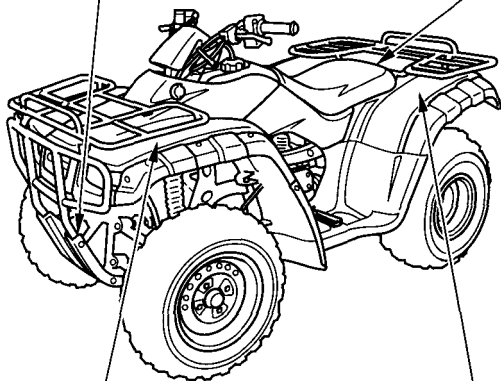

# Safety Labels

<b>CE</b>	<b>TRX350FE 2002</b>	Nominal power	14.3kw
		Dry weight	243kg
HONDA OF SOUTH CAROLINA MFG., INC.			
1111 HONDA WAY, TIMMONSVILLE, SOUTH CAROLINA 29161 U.S.A.    MADE IN USA			

<b>CE</b>	<b>TRX350FE 2002</b>	Nominal power	14.3kw
		Dry weight	243kg
HONDA OF AMERICA MFG., INC.			
24000 HONDA PARKWAY, MARYSVILLE, OHIO 43040 U.S.A.    MADE IN USA			

**WARNING**

NEVER ride as a passenger. Passengers can cause a loss of control, resulting in SEVERE INJURY or DEATH.

**WARNING**

Overloading this ATV or carrying cargo improperly can change handling, stability and braking performance and can lead to an accident.

- Cold tire pressure ;  
Front : 25±3kpa 0.25±0.03kgf/cm<sup>2</sup> 3.6±0.4psi  
Rear : 25±3kpa 0.25±0.03kgf/cm<sup>2</sup> 3.6±0.4psi
- Maximum weight capacity ; 220kg 485lbs.