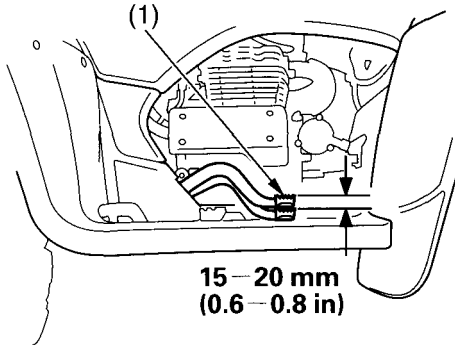

Rear Brake Pedal Freeplay

RIGHT SIDE

(1) rear brake pedal

Inspection

Measure the distance the rear brake pedal (1) moves before the brake starts to take hold. Freeplay, measurement at the tip of the pedal, should be:

15–20 mm (0.6–0.8 in)

If necessary, adjust to the specified range.