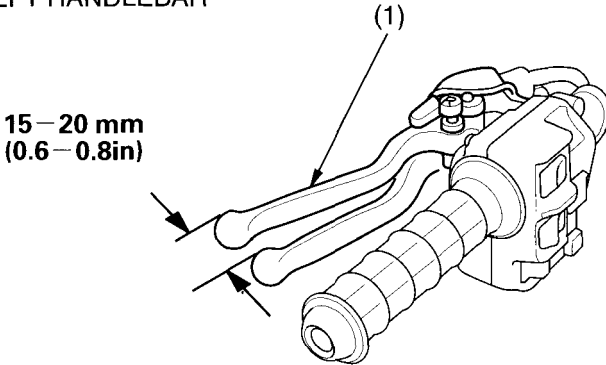

## Rear Brake Lever Freeplay

LEFT HANDLEBAR

(1) rear brake lever

### Inspection

Measure the distance the rear brake lever (1) moves before the brake starts to take hold. Freeplay, measurement at the tip of the end of the brake lever, should be:

15–20 mm (0.6–0.8 in)

If necessary, adjust to the specified range.