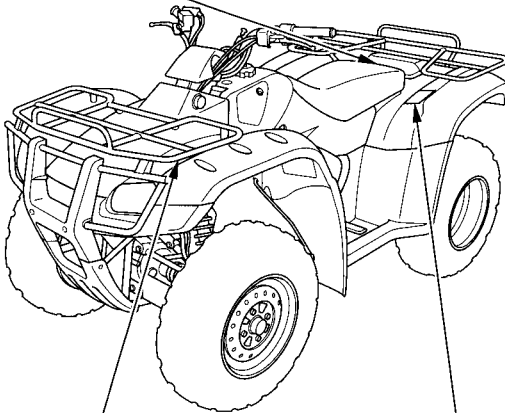

Safety Labels

⚠ WARNING

NEVER ride as a passenger. Passengers can cause a loss of control, resulting in **SEVERE INJURY** or **DEATH**.

⚠ WARNING

Overloading this ATV or carrying cargo improperly can change handling, stability and braking performance and can lead to an accident.

Never exceed the maximum front cargo limit of: **66lbs (30kg)**.

Refer to instructions in the Owner's Manual.

⚠ WARNING

Improper tire pressure or overloading can cause loss of control. Loss of control can result in severe injury or death.

- Cold tire pressure ;
Front : 25±3kpa 0.25±0.03kgf/cm² 3.6±0.4psi
Rear : 25±3kpa 0.25±0.03kgf/cm² 3.6±0.4psi
- Maximum weight capacity ; 220kg 485lbs.