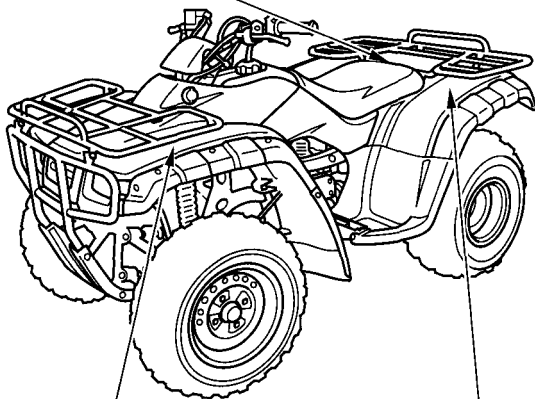

Safety Labels

⚠ WARNING

NEVER ride as a passenger.
Passengers can cause a
loss of control, resulting in
SEVERE INJURY or DEATH.

⚠ WARNING

Overloading this ATV or carrying cargo improperly can change handling, stability and braking performance and can lead to an accident.

Never exceed the maximum front cargo limit of: **66lbs (30kg)**.

Refer to instructions in the Owner's Manual.

⚠ WARNING

Improper tire pressure or overloading can cause loss of control. Loss of control can result in severe injury or death.

- Cold tire pressure ;
Front : 25±3kpa 0.25±0.03kgf/cm² 3.6±0.4psi
Rear : 25±3kpa 0.25±0.03kgf/cm² 3.6±0.4psi
- Maximum weight capacity ; 220kg 485lbs.