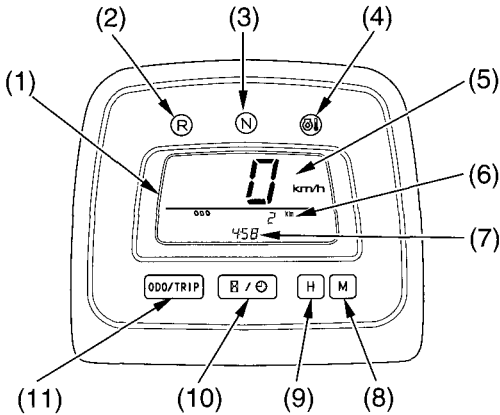

Indicators & Display

Multi-function Display (Canada only)

The multi-function display (1) includes the following functions:

- Speedometer
- Odometer
- Tripmeter
- Digital clock
- Hourmeter

The digital clock will reset if the battery is disconnected.

- | | |
|------------------------------------|--|
| (1) multi-function display | (7) digital clock/hourmeter |
| (2) reverse indicator | (8) minute select button |
| (3) neutral indicator | (9) hour select button |
| (4) oil high temperature indicator | (10) digital clock/hourmeter select button |
| (5) speedometer | (11) odometer/tripmeter select button |
| (6) odometer | |