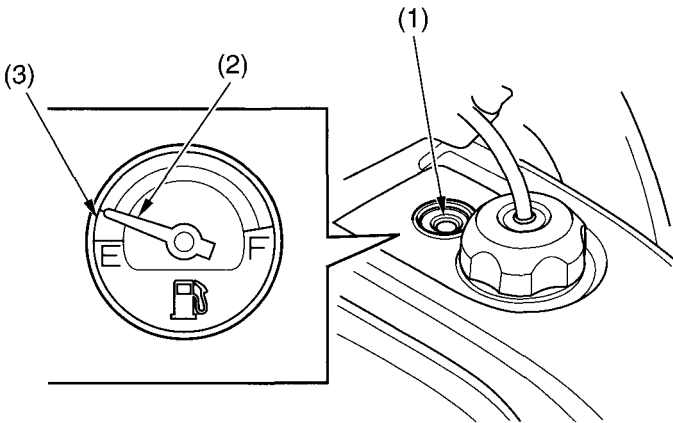

Indicators & Display

Fuel Gauge

The fuel gauge (1) shows the approximate fuel supply available. At F (Full), the fuel tank capacity including reserve is:

3.43 US gal (13.0 l , 2.86 Imp gal)

When the gauge needle (2) enters the red band (3), fuel will be low and you should refill the tank as soon as possible. The amount of fuel left in the tank when the needle enters the red band is approximately:

0.85 US gal (3.2 l , 0.70 Imp gal)

(1) Fuel gauge

(2) Gauge needle

(3) Red band