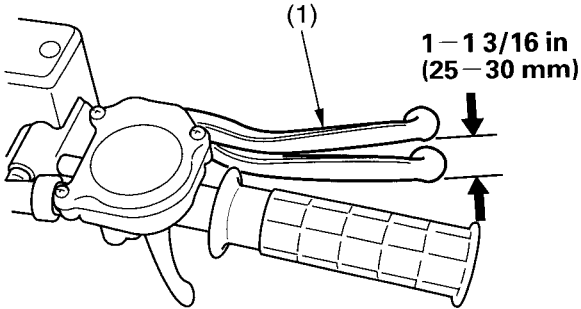

Front Brake Lever Freeplay & Shoe Lining Clearance

RIGHT HANDLEBAR

(1) front brake lever

Measure the distance the brake lever moves before the brakes start to take hold. Freeplay, measured at the tip of the front brake lever (1) should be:

1 - 1 3/16 in (25 - 30 mm)

(cont'd)