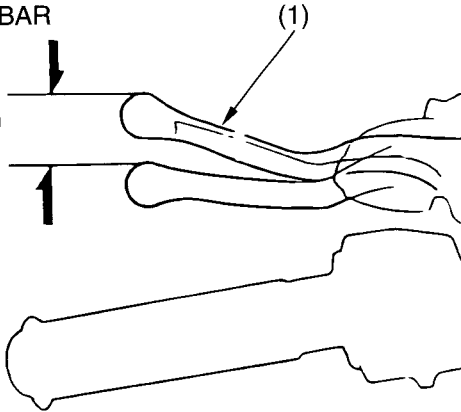

## Rear Brake Lever Freeplay

LEFT HANDLEBAR

$9/16 - 13/16$  in  
(15 - 20 mm)

(1) rear brake lever

### Inspection

Measure the distance the rear brake lever (1) moves before the brake starts to take hold. Freeplay, measurement at the tip of the end of the brake lever, should be:

$9/16 - 13/16$  in (15 - 20 mm)

If necessary, adjust to the specified range.