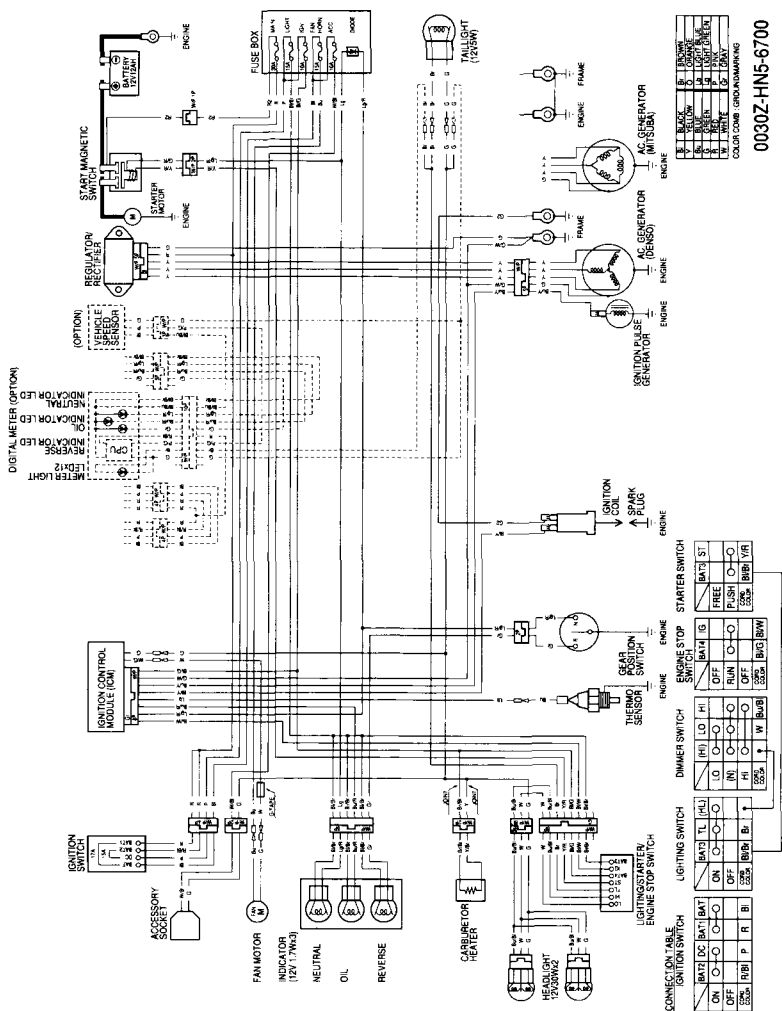

# WIRING DIAGRAM

U.S. model

0030Z-HN5-6700