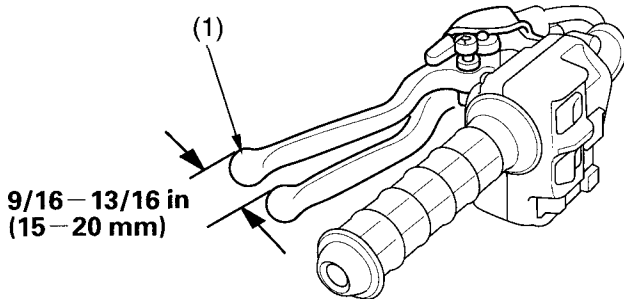

Rear Brake Lever Freeplay

LEFT HANDLEBAR

(1) rear brake lever

Inspection

Measure the distance the rear brake lever (1) moves before the brake starts to take hold. Freeplay, measurement at the tip of the end of the brake lever, should be:

9/16 - 13/16 in (15 - 20 mm)

If necessary, adjust to the specified range.