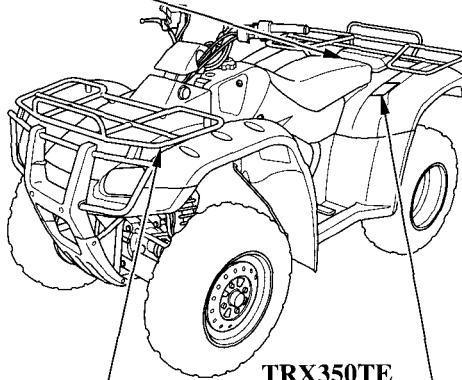

Safety Labels

⚠ WARNING

NEVER ride as a passenger. Passengers can cause a loss of control, resulting in SEVERE INJURY or DEATH.

TRX350TE

⚠ WARNING

Improper tire pressure or overloading can cause loss of control. Loss of control can result in severe injury or death.

- Cold tire pressure ;
Front : 20±3kpa 0.20±0.03kgf/cm² 2.8±0.4psi
Rear : 20±3kpa 0.20±0.03kgf/cm² 2.8±0.4psi
- Maximum weight capacity ; 210kg 463lbs.

⚠ WARNING

Overloading this ATV or carrying cargo improperly can change handling, stability and braking performance and can lead to an accident.

- Cold tire pressure ;
Front : 25±3kpa 0.25±0.03kgf/cm² 3.6±0.4psi
Rear : 25±3kpa 0.25±0.03kgf/cm² 3.6±0.4psi
- Maximum weight capacity ; 220kg 485lbs.