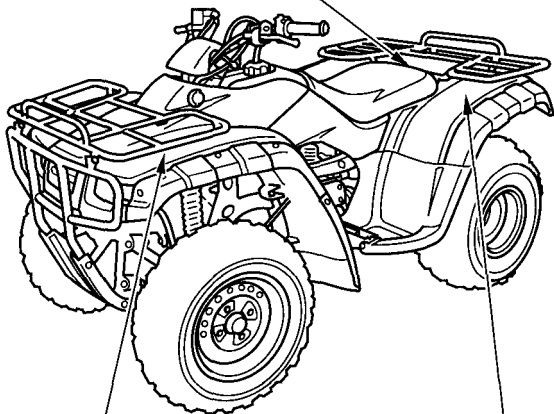

⚠ WARNING

NEVER ride as a passenger.
Passengers can cause a
loss of control, resulting in
SEVERE INJURY or **DEATH**.

⚠ WARNING

Overloading this ATV or carrying cargo improperly can change handling, stability and braking performance and can lead to an accident.

Never exceed the maximum front cargo limit of : **66lbs (30kg)**.

Refer to instructions in the Owner's Manual.

⚠ WARNING

Improper tire pressure or overloading can cause loss of control. Loss of control can result in severe injury or death.

- Cold tire pressure ;
Front : $20 \pm 3 \text{ kpa } 0.20 \pm 0.03 \text{ kgf/cm}^2$ $2.8 \pm 0.4 \text{ psi}$
Rear : $20 \pm 3 \text{ kpa } 0.20 \pm 0.03 \text{ kgf/cm}^2$ $2.8 \pm 0.4 \text{ psi}$
- Maximum weight capacity ; **210kg 463lbs.**