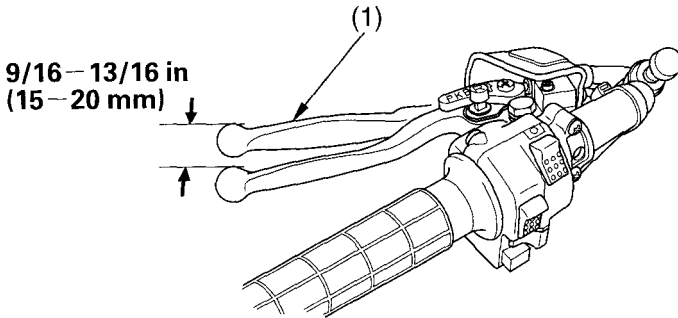

Rear Brake Lever Freeplay

LEFT HANDLEBAR

(1) rear brake lever

Inspection

Measure the distance the rear brake lever (1) moves before the brake starts to take hold. Freeplay, measurement at the tip of the end of the brake lever, should be:

9/16 – 13/16 in (15 – 20 mm)

If necessary, adjust to the specified range.

The stop/taillights are activated by applying the parking brake. When using the parking brake, be sure to turn the ignition switch OFF to avoid discharging the battery.