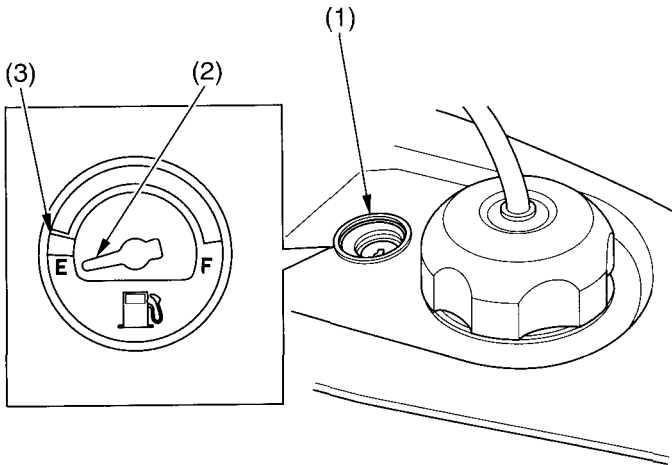

## Fuel Gauge

The fuel gauge (1) shows the approximate fuel supply available. At F (Full), the fuel tank capacity including reserve is:

**3.67 US gal (13.9 ℓ)**

When the gauge needle (2) enters the red band (3), fuel will be low and you should refill the tank as soon as possible. The amount of fuel left in the tank when the needle enters the red band is approximately:

**0.82 US gal (3.1 ℓ)**

(1) fuel gauge

(2) gauge needle

(3) red band