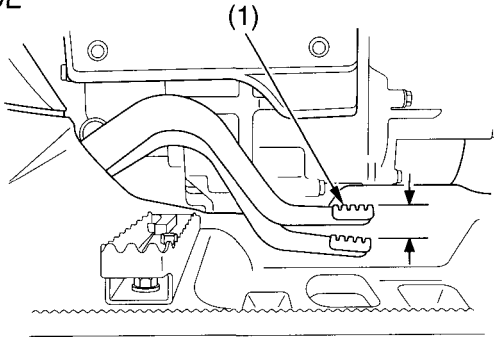

Rear Brake Pedal Freeplay

RIGHT SIDE

**9/16 – 13/16 in
(15 – 20 mm)**

(1) rear brake pedal

Inspection

Measure the distance the rear brake pedal (1) moves before the brake starts to take hold. Freeplay, measurement at the tip of the end of the pedal, should be:

9/16 – 13/16 in (15 – 20 mm)

If necessary, adjust to the specified range.