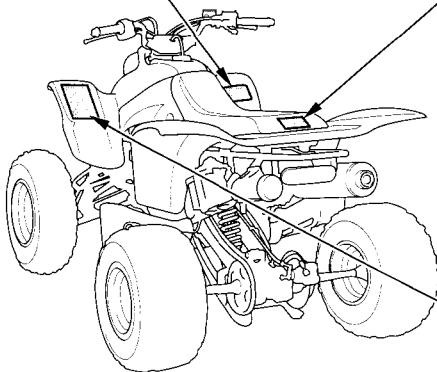

Safety Labels

WARNING

Operating this ATV if you are under the age of 16 increases your chance of severe injury or death.

NEVER operate this ATV if you are under age 16.

WARNING

NEVER ride as a passenger. Passengers can cause a loss of control, resulting in **SEVERE INJURY** or **DEATH**.