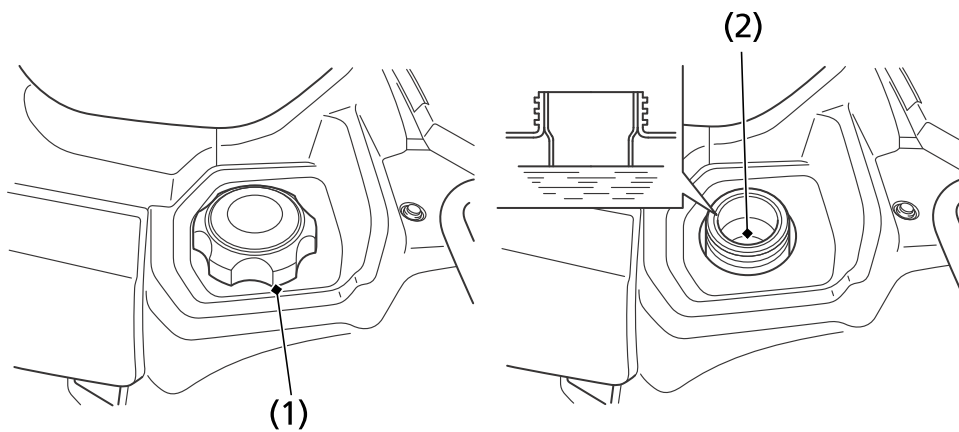

Fuel

Fuel Capacity

Fuel tank capacity, including reserve:

14.7 ℓ (3.88 US gal , 3.23 Imp gal)

Reserve capacity:

4.9 ℓ (1.29 US gal , 1.08 Imp gal)

When there is only one segment left in the fuel gauge (page 31), fuel will be low and you should refuel as soon as possible.

Refueling Procedure

Refer to *Safety Precautions* on page 113.

(1) fuel fill cap

(2) filler neck